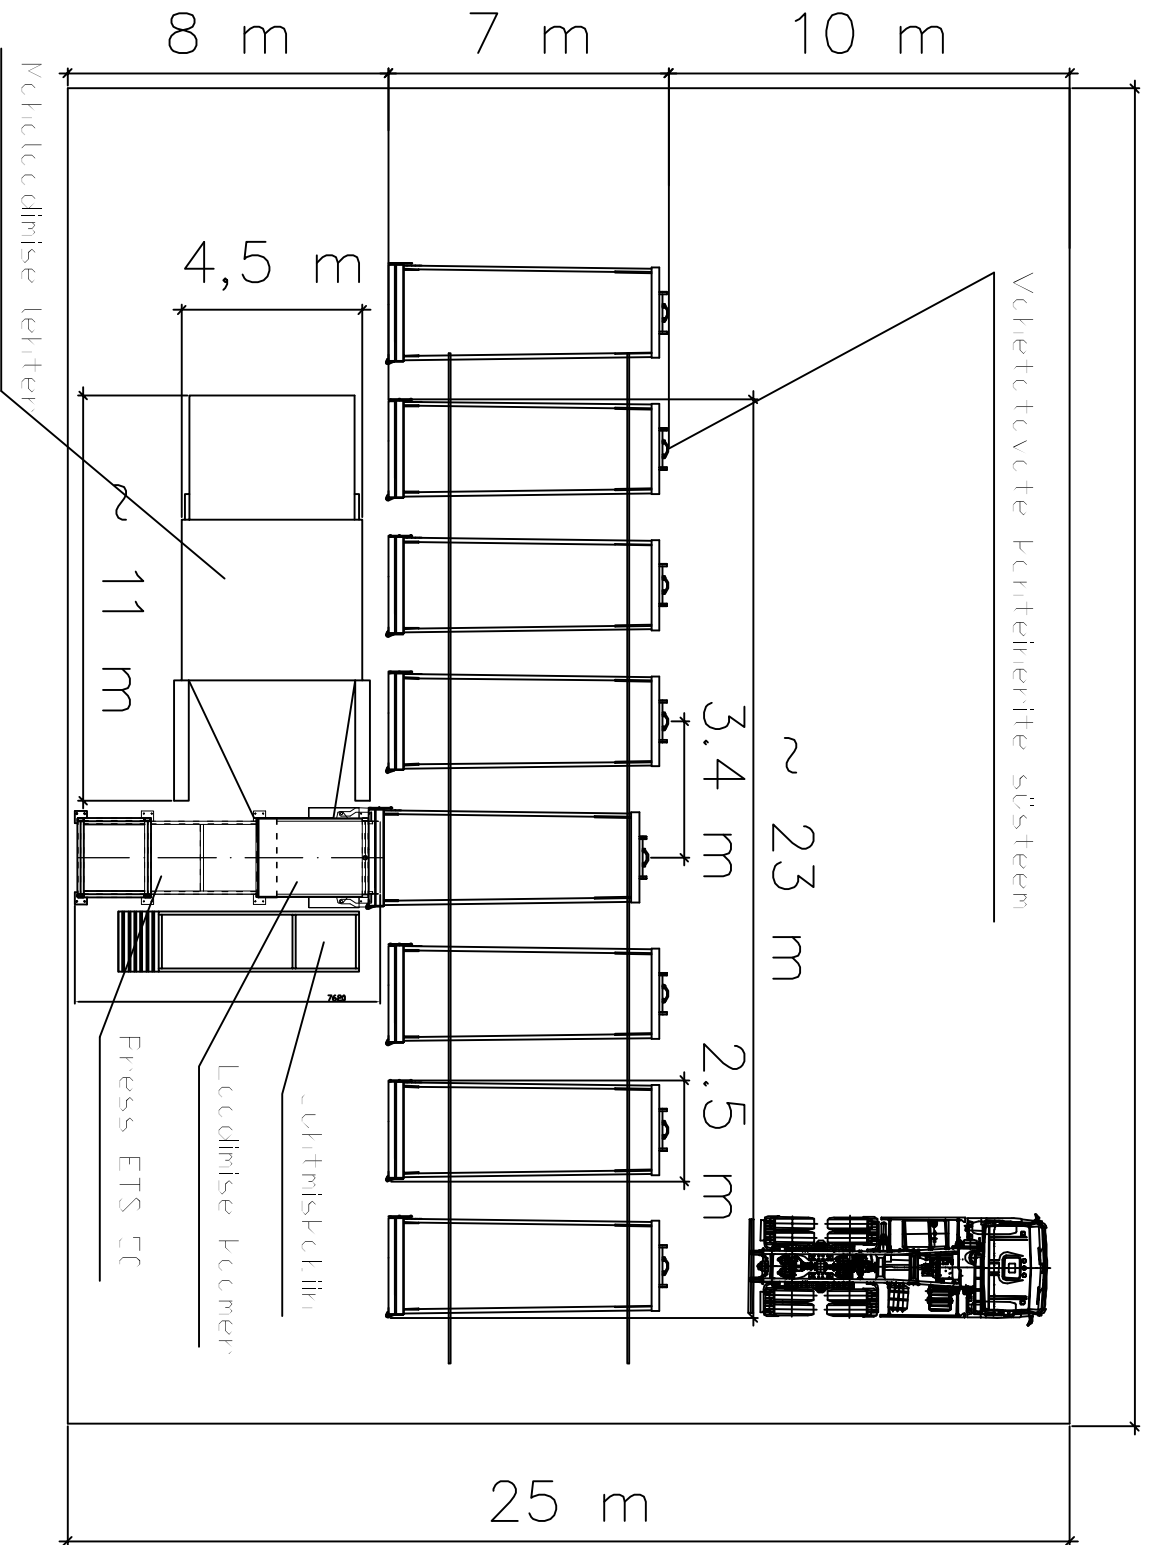

34 m

**ecopress**

Peeteri tee 47, 11415 Tallinn  
Harjumaa, ESTONIA

Date:

2016

Appendix:

---

Sheet

1/1

Name:

ETS station  
ground plan

Drawing nr.:

ETS45

Revision:

-

Drawn by: